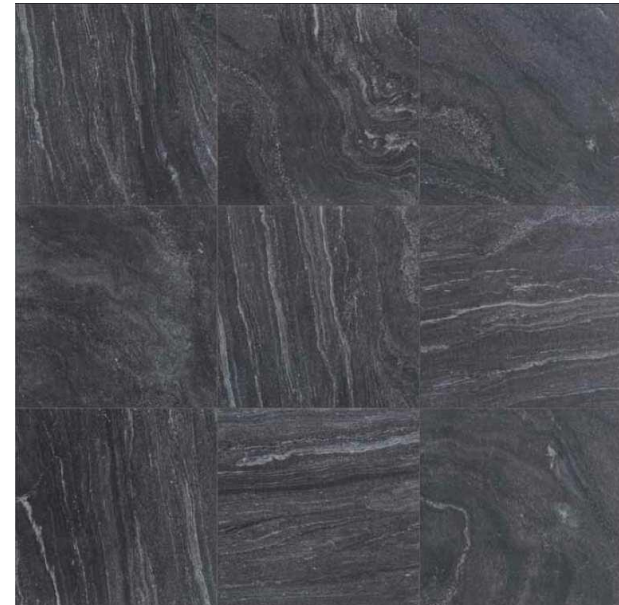

Balza

Chalk

Ash

Carbon

*Images shown are not indicative of size, but used to show various faces of the range.

Chalk

Ash

Carbon

Product Data/Shipping Information

Range	Balza
Application	Floor
Material	Porcelain
Finishes	Natural & Grip
Boxes per Pallet	56
Pieces per Box	3
m2 per Box	0.96
m2 per Pallet	53.76
KG per Carton	23.20
KG per Pallet	1300
BPN	Class 4
'R' Rating	Natural – R10 Grip – R11

Taking inspiration from a rock-hard cliff, Balza represents borderless freedom and adventure of life and nature. Its monochromatic colours reflect a solitude and durability of a steep rock to withstand any natural impacts. Balza is a prime series designed for all areas, from interior to exterior, especially suited to modern architecture.

- High quality Italian Porcelain
- Available in 3 colours (Ash, Carbon, Chalk)
- 1 size (400x800)
- 2 finishes (Natural R10, Grip R11)
- V4 variation. High shade and texture variation used to create a natural look.