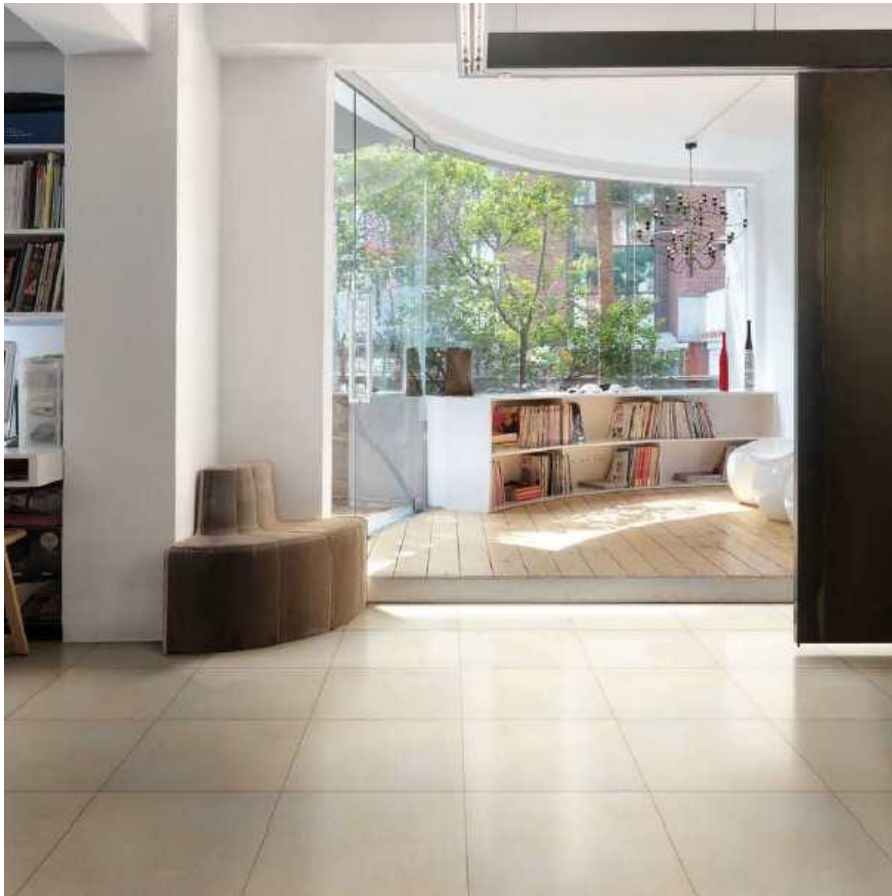

Sardinia

Beige

Grigio

Nero

Product Data/Shipping Information

Range	Sardinia
Application	Floor
Material	Porcelain
Finishes	Lappato

- Affordable Porcelain range
- Available in 3 colours (Beige, Grigio, Nero)
- 2 sizes (300x600, 600x600)
- Floor and Wall
- Less than 0.5% water absorption
- V2 variation – slightly noticeable variation from tile to tile