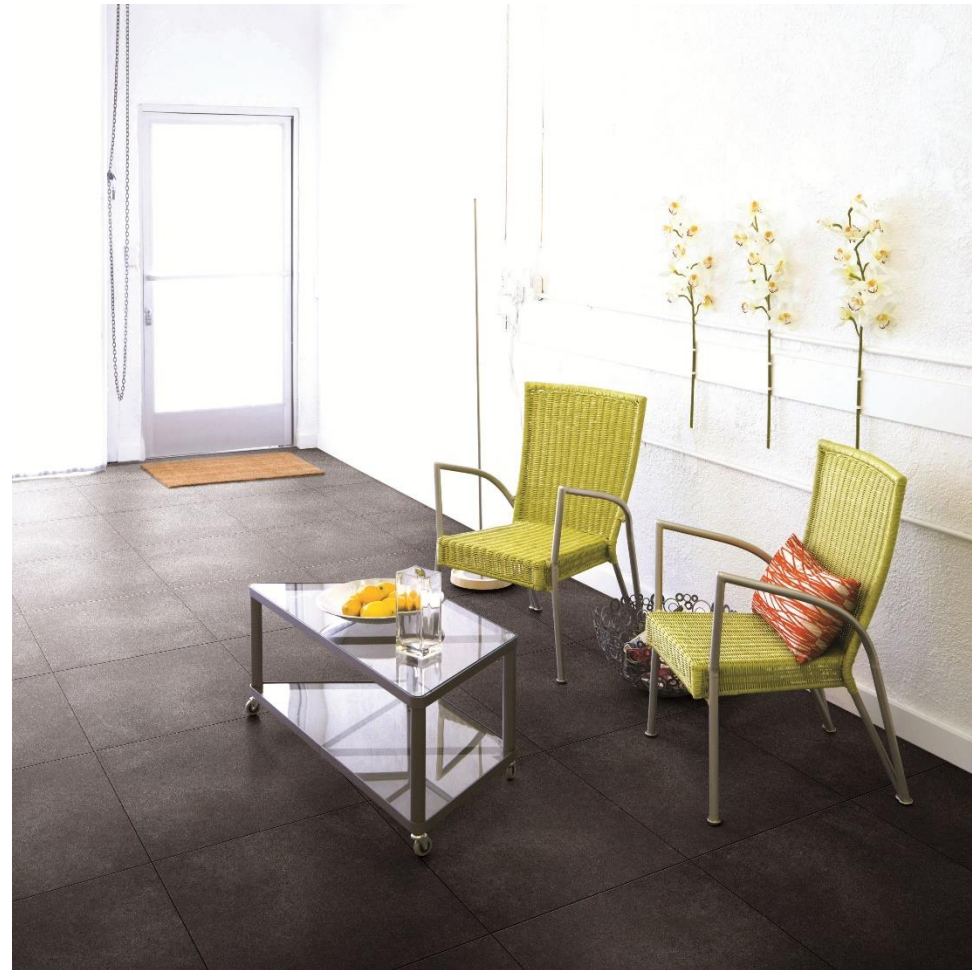

Sardinia

Beige

Grigio

Nero

Product Data/Shipping Information

Range	Sardinia
Application	Floor
Material	Porcelain
Finishes	Lappato

- Affordable Porcelain range
- Available in 3 colours (Beige, Grigio, Nero)
- 2 sizes (300x600, 600x600)
- Floor and Wall
- Less than 0.5% water absorption
- V2 variation – slightly noticeable variation from tile to tile